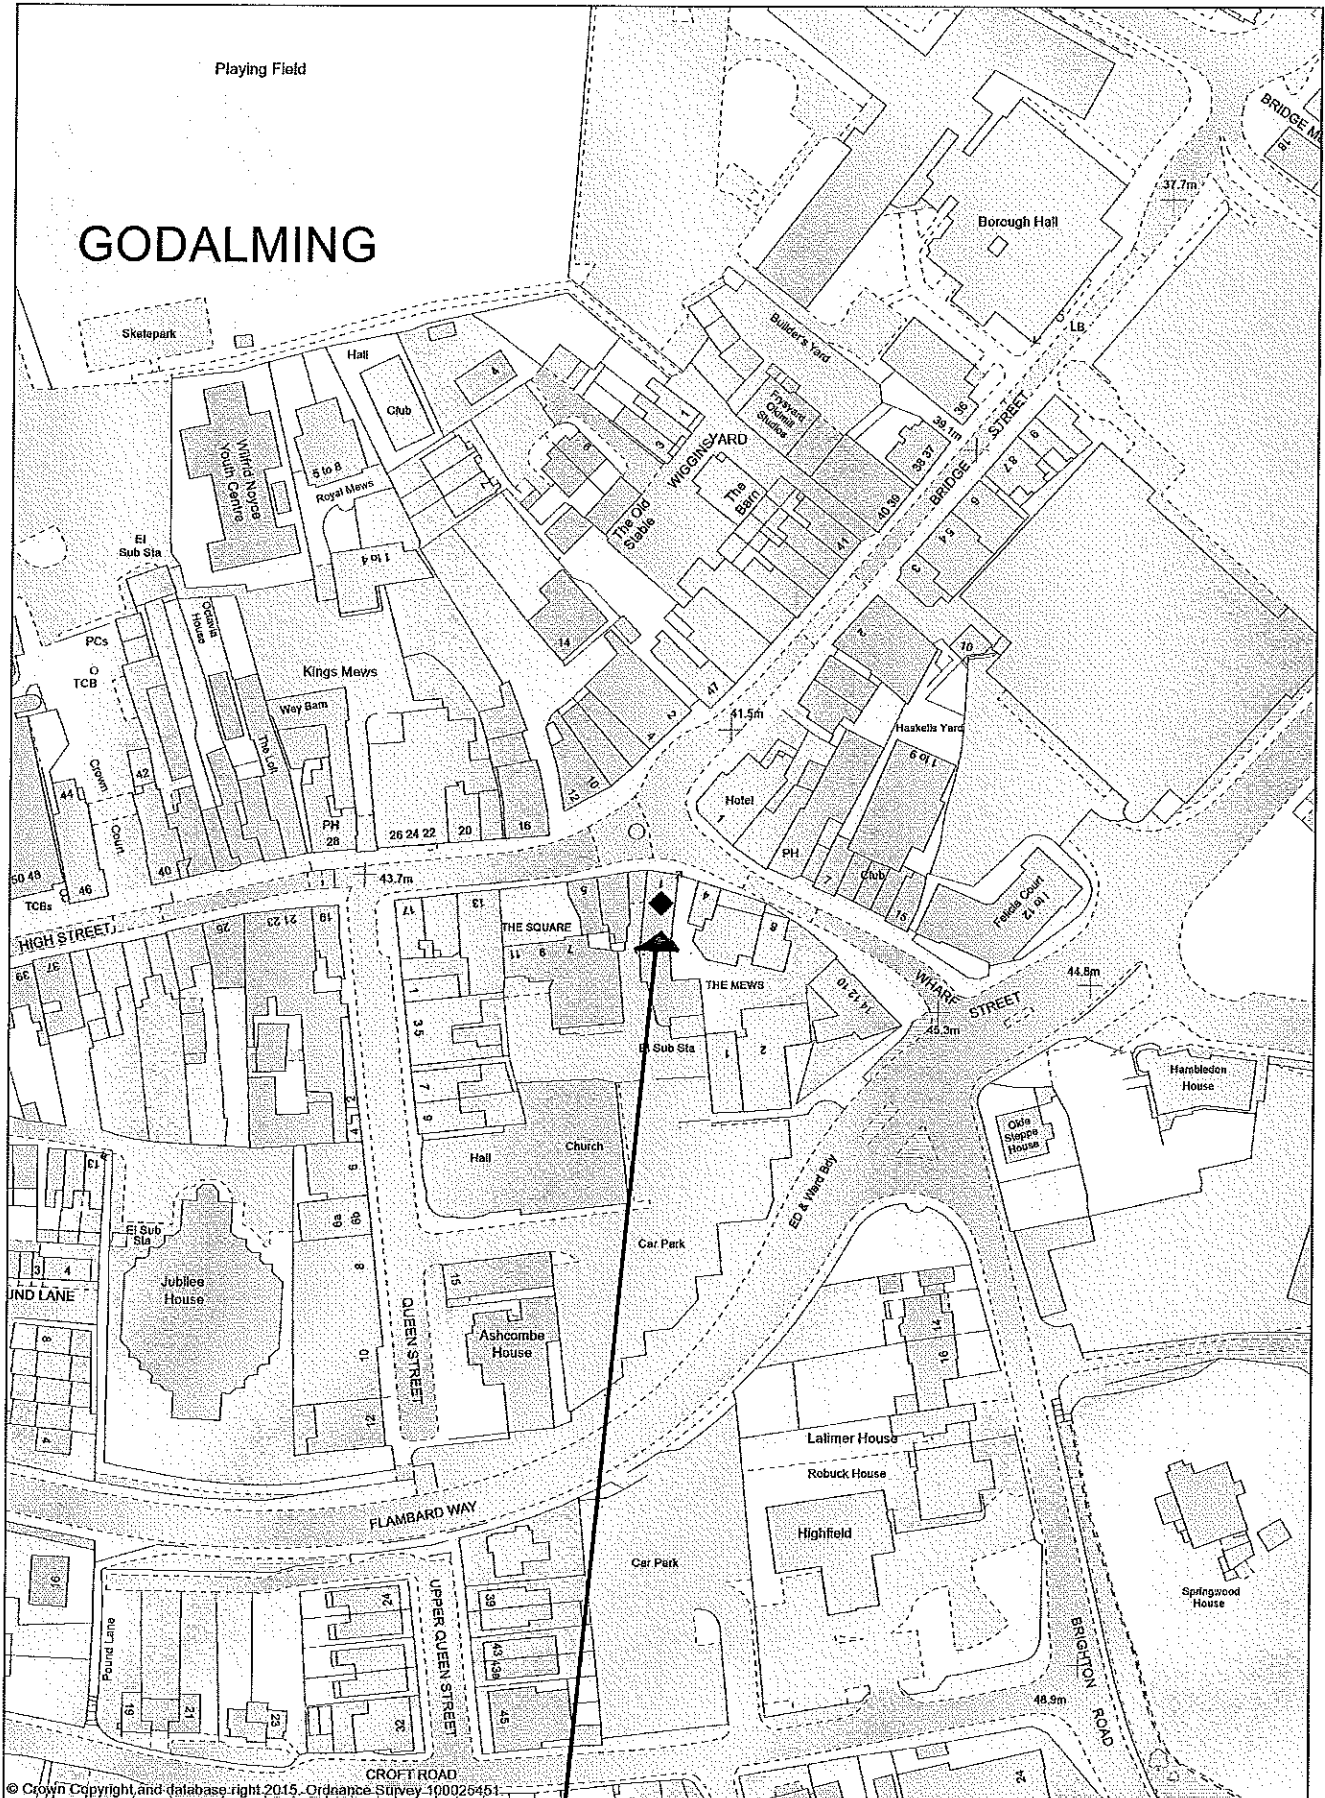

GODALMING

© Crown Copyright, and database right 2015. Ordnance Survey 100026451

Waverley Borough Council
The Bury, Godalming
Surrey, GU7 1HR
Telephone: 01483 523330
Fax No: 01483 426337

The Lounge Bar & Grill

1 High Street Godalming GU7 1AZ

Printed: 12 October 2015 Scale at A3: 1:1000